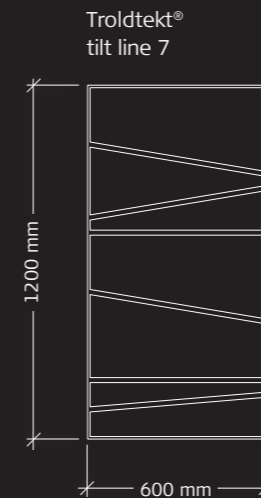

Troldtekt® tilt line