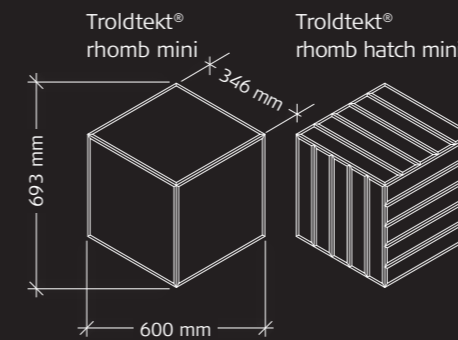

Troldtekt® rhomb mini