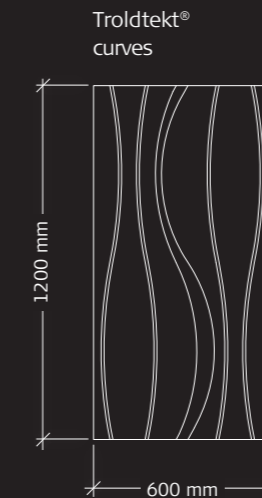

Troldtekt® curves