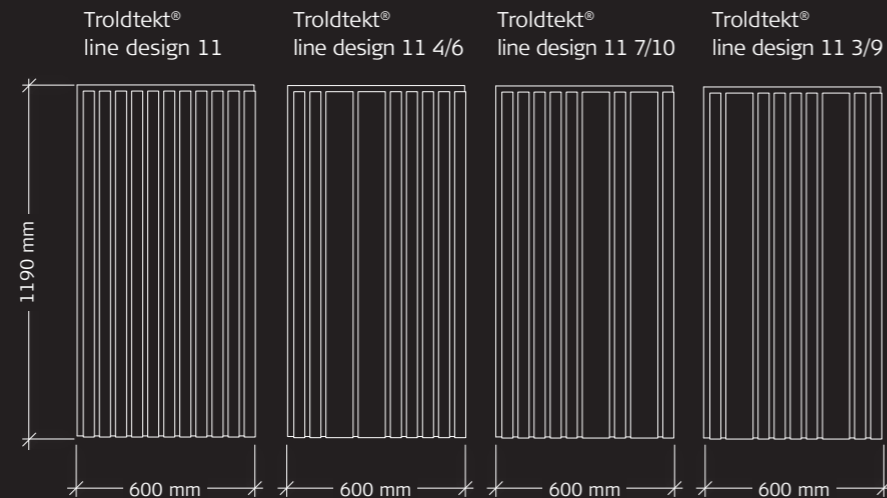

# Design overview

All solutions come in 35 mm panel thickness and with ultrafine structure (1.0 mm wood wool).

## Troldtekt® line design