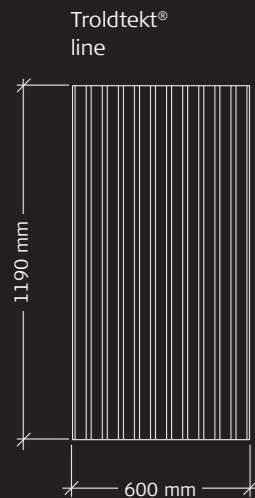

Design overview

All solutions come in 35 mm panel thickness and with ultrafine structure (1.0 mm wood wool).

Troldtekt® line